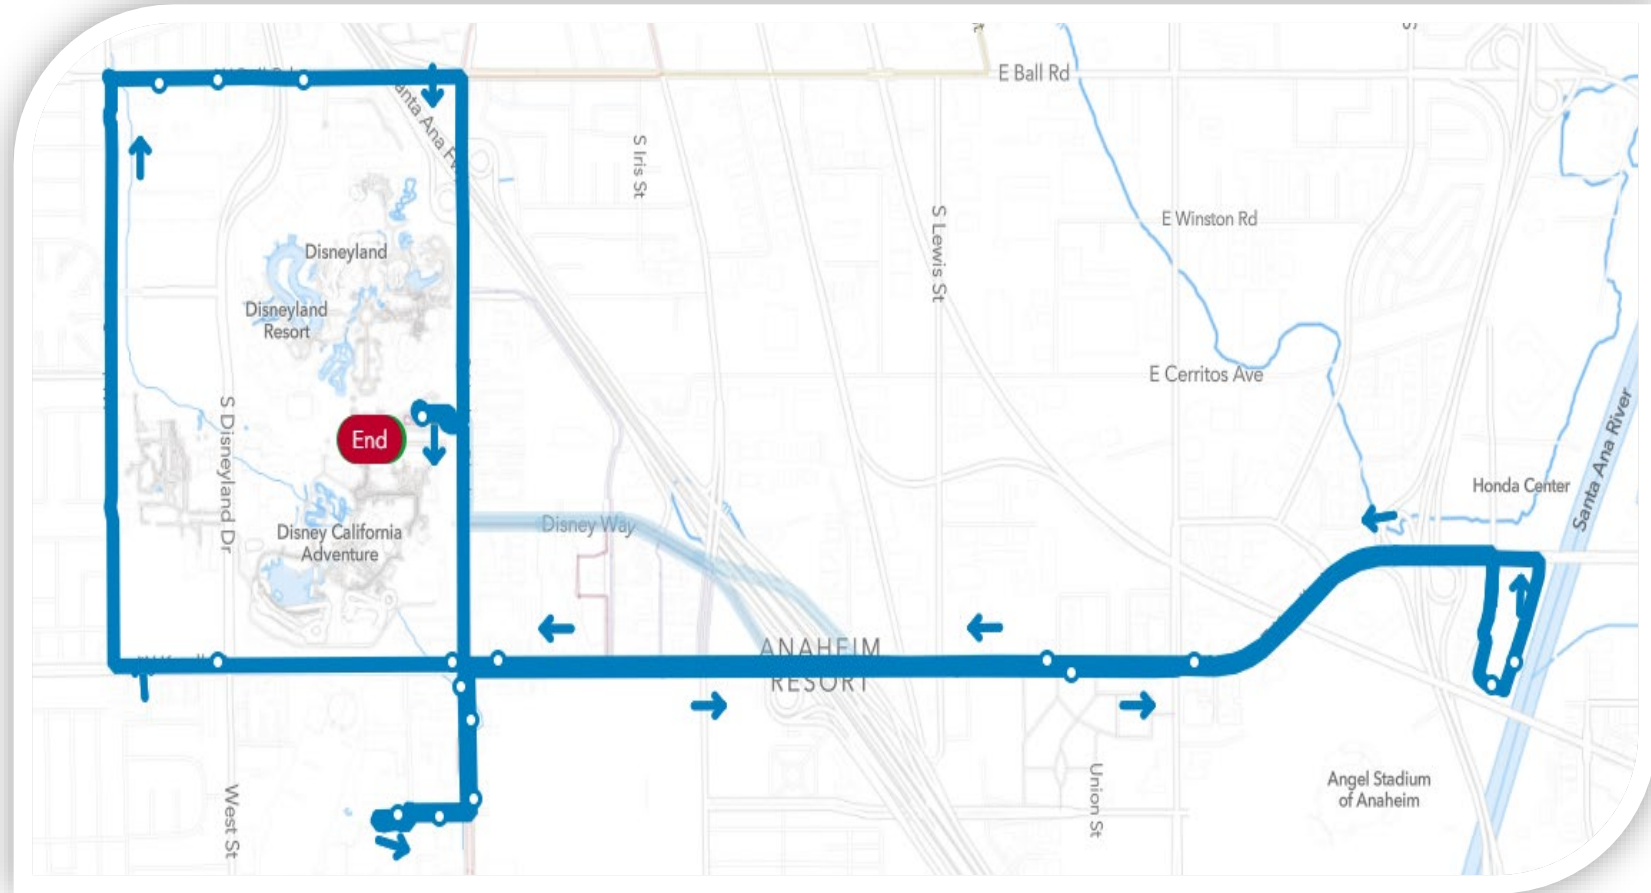

ART

Anaheim Resort Transportation

TEMPORARY ROUTES

Updated 7/9/20

ARTIC / Katella Line

- Anaheim Convention Center Grand Plaza
- Katella Ave at Market St (Eastbound)
- ARTIC (Bus Bay 12 & 13)
- ARTIC (Bus Bay 8)
- Platinum Triangle
- Katella Ave at Auburn Way
- GardenWalk (at Cheesecake Factory)
- Desert Palms Hotel & Suites
- Katella-Convention Center
- Springhill Suites
- Team Disney Administration Building
- Disneyland Main Transportation Center

Hotel Circle Line

- Peacock Suites
- Cambria Hotel & Suites
- GardenWalk Transportation Center
- GardenWalk (at Cheesecake Factory)
- Wyndham Garden Anaheim
- Harbor & Katella
- GardenWalk (at Disney Way)
- Howard Johnson
- Disneyland Main Transportation Center