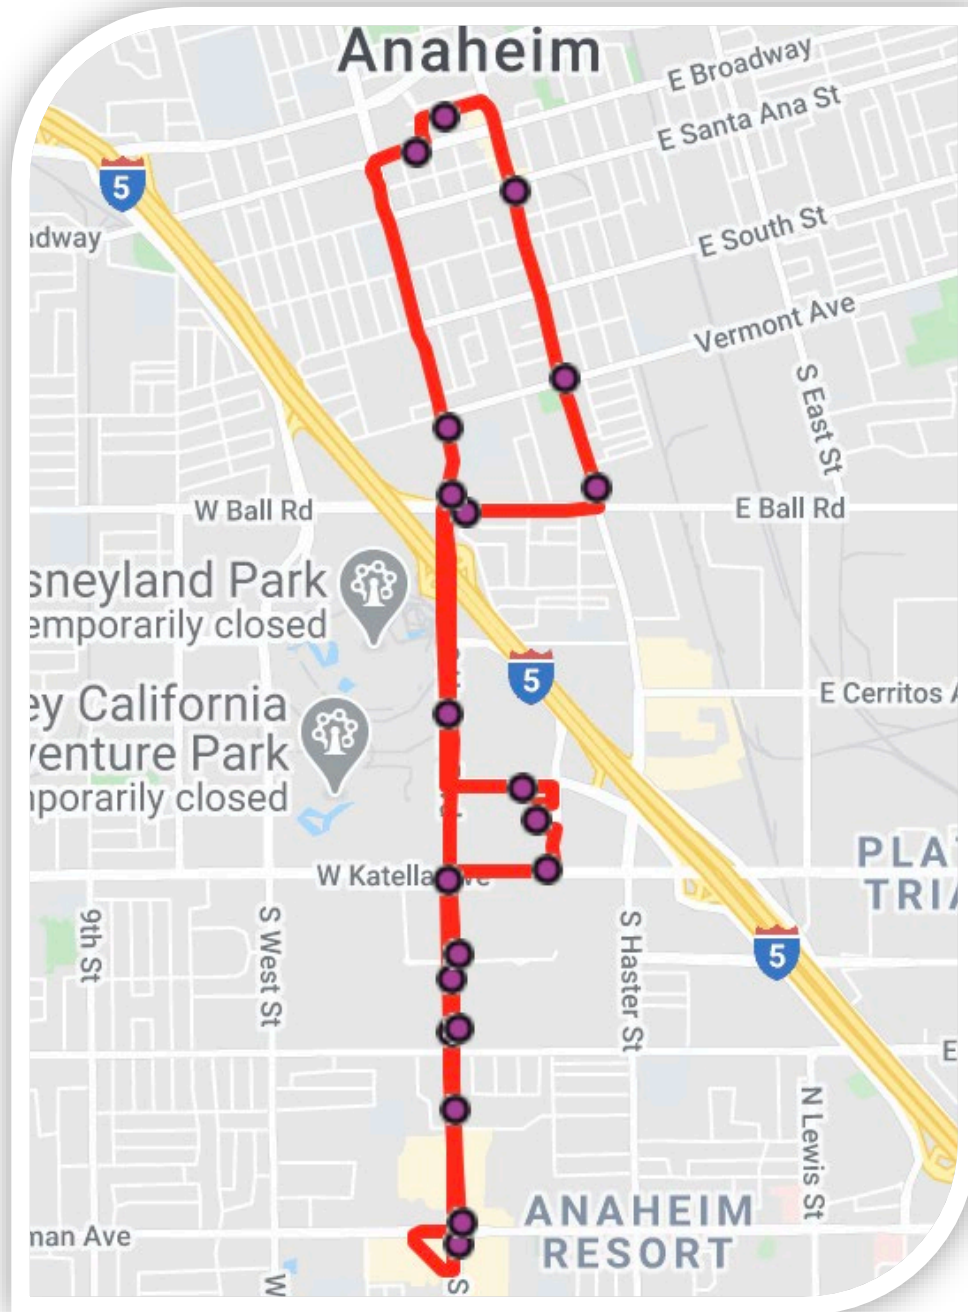

# Canyon Line

## inbound stops

- Anaheim Canyon Metrolink Station
- Kaiser Permanente
- Styles for Less Corporate Offices
- Orange County Social Services
- St. College & La Palma w/b
- Anaheim City Hall/Senior Center
- Anaheim Police Department
- Olive Street
- Disneyland ([Street stop at Harbor Blvd](#))

## outbound stops

- Olive Street
- Anaheim Police Department N/B
- Anaheim City Hall
- St. College Blvd & La Palma Ave.
- Orange County Social Services
- Styles for Less Corporate Offices
- Kaiser Permanente
- Anaheim Canyon Metrolink Station

## Harbor Blvd Line

- GardenWalk (at Disney Way)
- GardenWalk Transportation Center
- GardenWalk (at Cheesecake Factory)
- Anaheim Portofino Inn & Suites
- Convention Way at Harbor S/B
- Garden Grove Entertainment District
- Harbor-Chapman
- Best Western Plus Raffles
- Convention Way Northbound
- America Best Value Inn & Suites Astoria
- Walmart Neighborhood Market
- Anaheim White House
- Anaheim Packing District
- Center Street Promenade
- Broadway and Clementine
- Ramada Anaheim Maingate North
- Harbor RV Park
- Disneyland ([Street stop at Harbor Blvd](#))