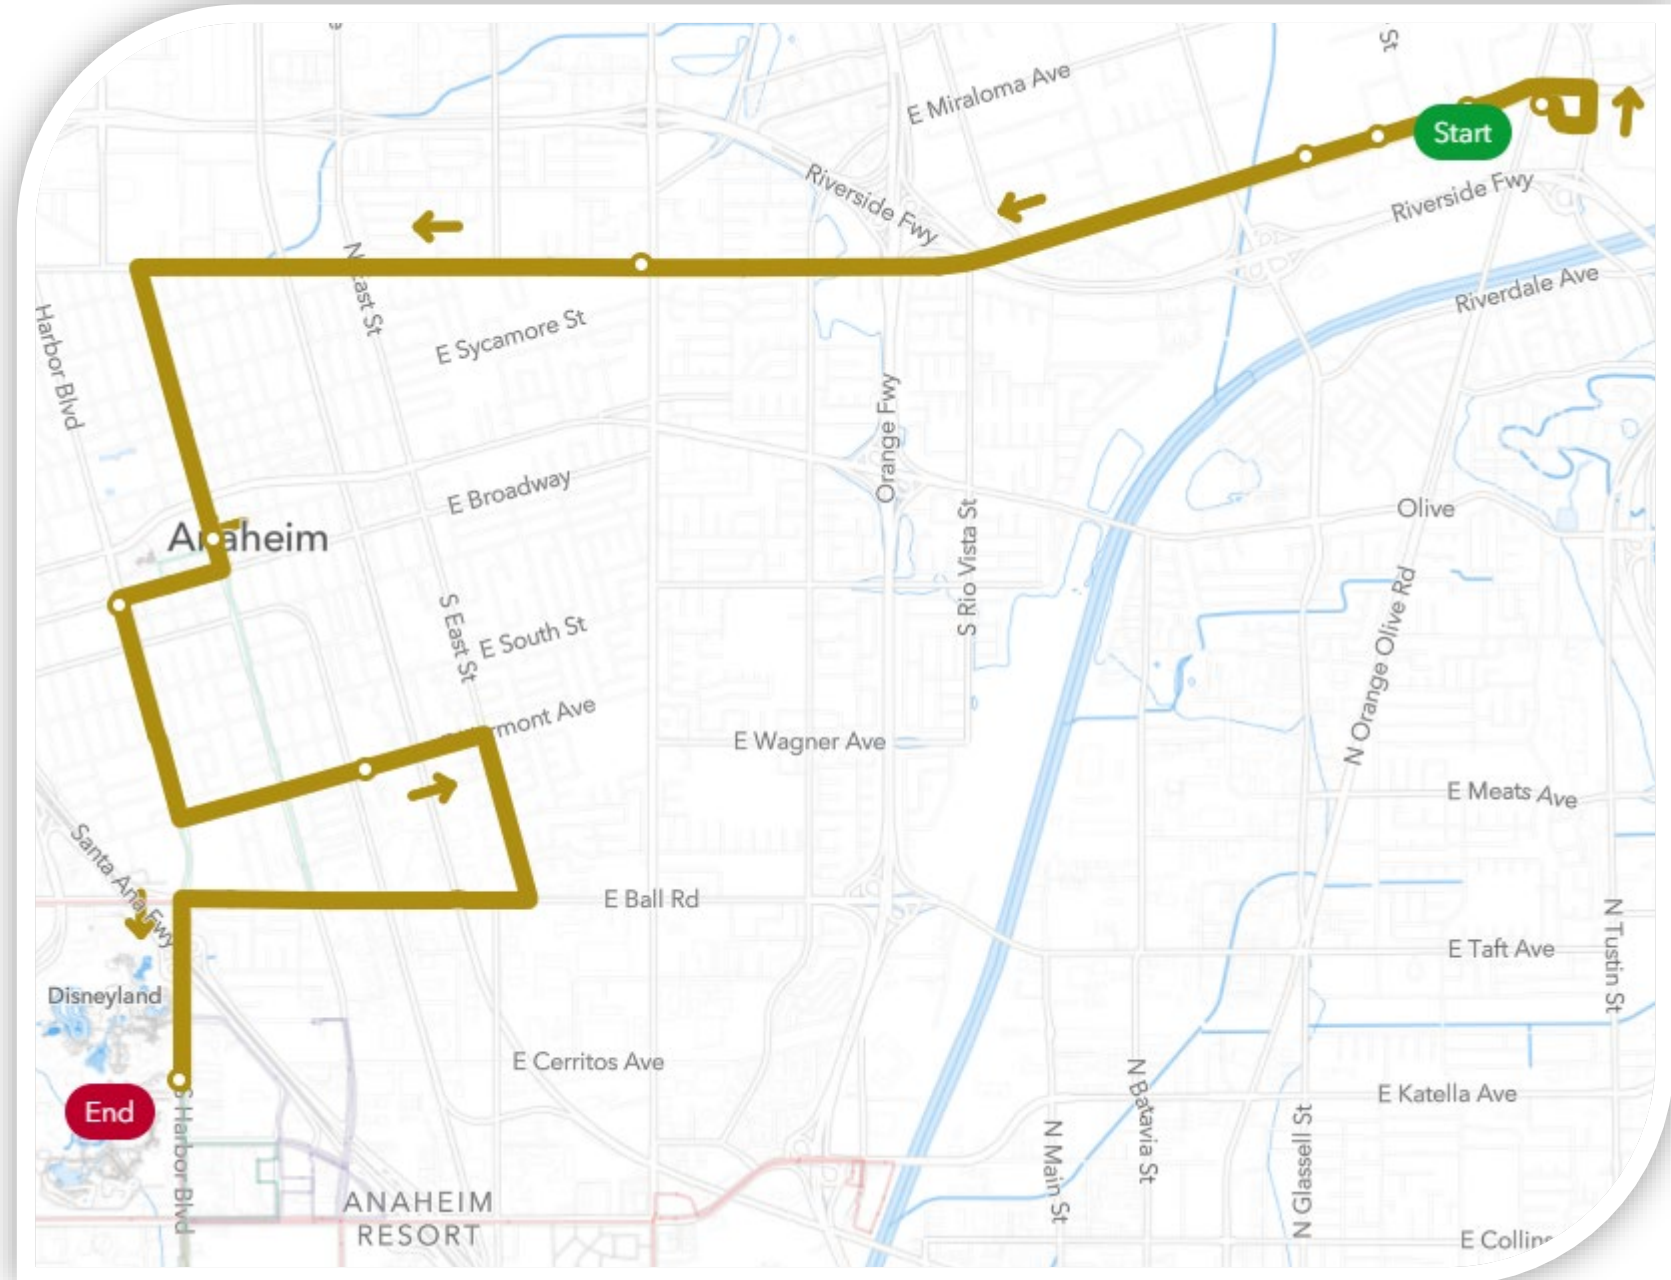

**ART** **ESSENTIAL ROUTES**  
 Anaheim Resort Transportation

Anaheim Resort Transportation

ESSENTIAL ROUTES

# Canyon Line

## inbound stops

- Anaheim Canyon Metrolink Station
- Kaiser Permanente
- Styles for Less Corporate Offices
- Orange County Social Services
- St. College & La Palma w/b
- Anaheim City Hall/Senior Center
- Anaheim Police Department
- Olive Street
- Disneyland ([Street stop at Harbor Blvd](#))

## Harbor Blvd Line

- GardenWalk (at Disney Way)
- GardenWalk Transportation Center
- GardenWalk (at Cheesecake Factory)
- Anaheim Portofino Inn & Suites
- Convention Way at Harbor S/B
- Garden Grove Entertainment District
- Harbor-Chapman
- Best Western Plus Raffles
- Convention Way Northbound
- America Best Value Inn & Suites Astoria
- Walmart Neighborhood Market
- Anaheim White House
- Anaheim Packing District
- Center Street Promenade
- Broadway and Clementine
- Ramada Anaheim Maingate North
- Harbor RV Park
- Disneyland ([Street stop at Harbor Blvd](#))