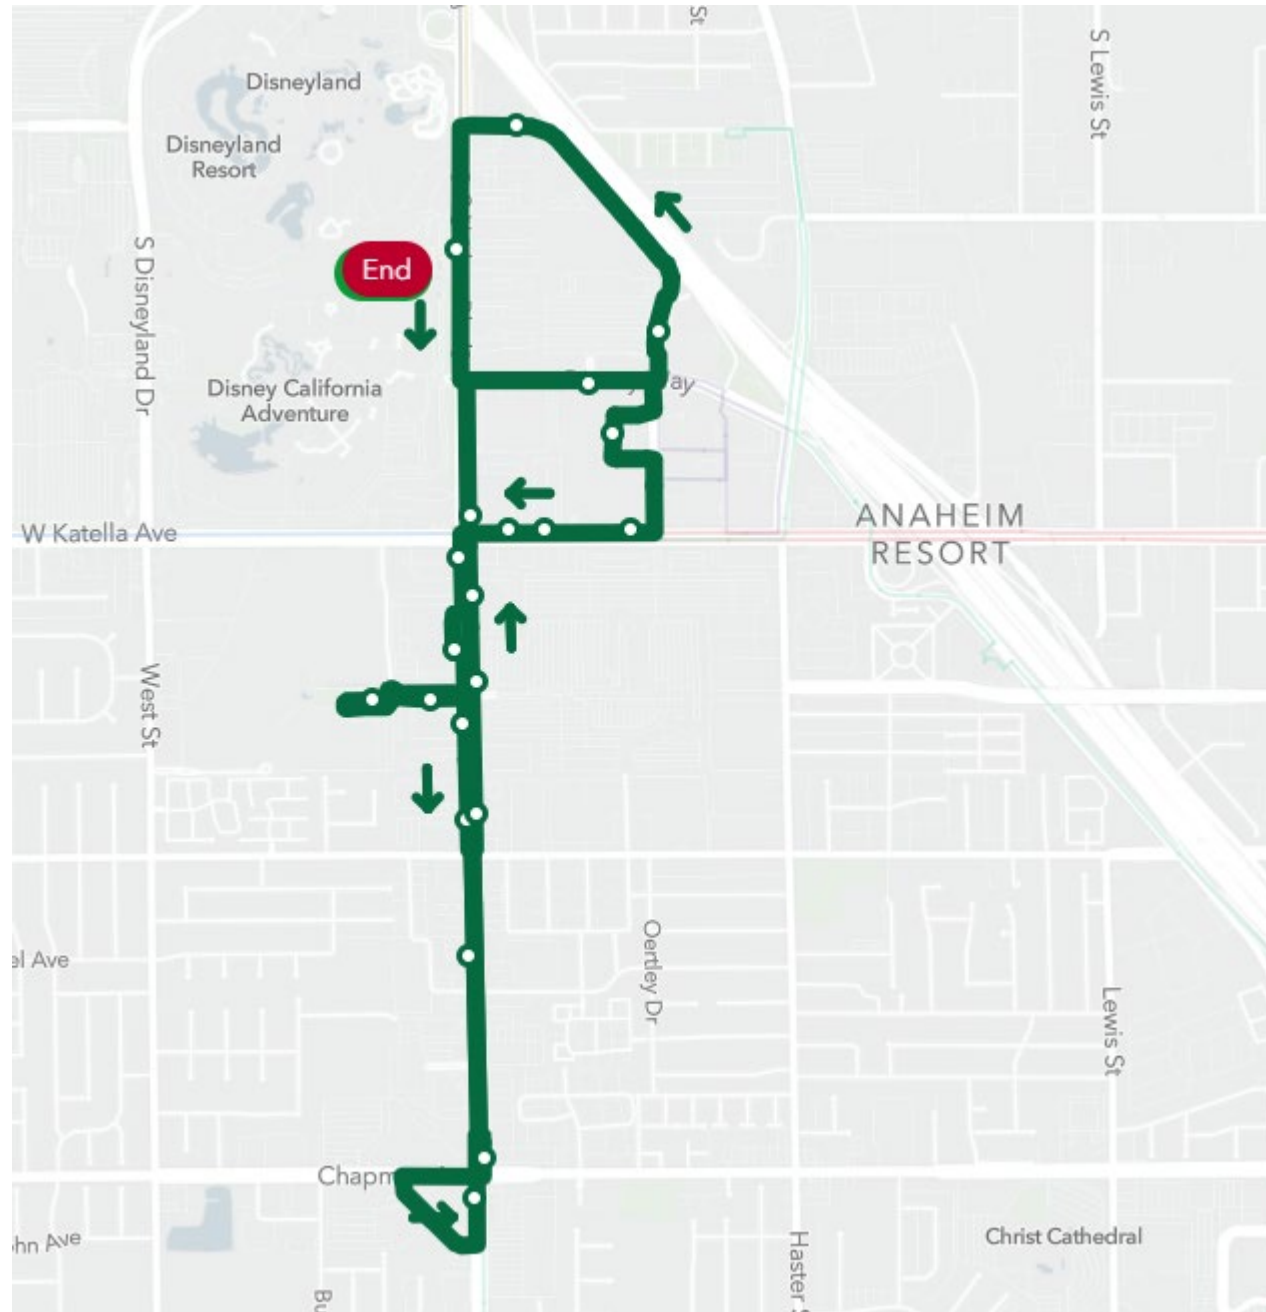

ART

Anaheim Resort Transportation

**TEMPORARY
ROUTES**

Ball Road and CtrCity Line

- GardenWalk (at Disney Way)
- GardenWalk Transportation Center
- GardenWalk (at Cheesecake Factory)
- America's Best Value Fantasy Inn
- Wyndham Garden Hotel
- Desert Palms Hotel & Suites
- West & Katella
- Holiday Inn Hotel & Suites
- Springhill Suites Anaheim Maingate
- Staybridge Suites Anaheim at the Park
- Team Disney Administration Building
- America Best Value Astoria Inn
- Walmart Neighborhood Market
- Anaheim White House
- Anaheim Packing House
- Center Street Promenade
- Muzeo
- Ramada Anaheim Maingate North
- Harbor Blvd RV Park
- Four Points by Sheraton
- [Harbor Blvd at Disneyland](#)

ARTIC Sports Complex Line

- [Harbor Blvd at Disneyland](#)
- Portofino Inn & Suites
- Anaheim Convention Center Grand Plaza
- Clarion Hotel
- Convention Way N/B
- Red Lion Hotel
- [Katella-Market](#)
- TownePlace Suites
- Ayres Hotel Anaheim (at bus shelter)

- ARTIC (Bus Bay 12 or 13)
- ARTIC (Bus Bay 8)
- Platinum Triangle
- [Katella-Auburn](#)
- GardenWalk (at Cheesecake Factory)
- America's Best Value Fantasy Inn
- Wyndham Garden Hotel
- Harbor Blvd & Katella
- GardenWalk (at Disney Way)

Harbor Blvd Line

- [Harbor Blvd at Disneyland](#)
- GardenWalk Transportation Center
- GardenWalk (at Cheesecake Factory)
- Wyndham Garden Hotel
- Portofino Inn & Suites
- Sheraton Park
- Anaheim Convention Center Grand Plaza
- Clarion Hotel
- Convention Way at Harbor Blvd
- DoubleTree Suites
- Garden Grove Entertainment District - S/B
- Harbor Blvd-Chapman
- Stanford Inn & Suites
- Best Western Plus Raffles
- Convention Way N/B
- Red Lion Hotel
- Harbor Blvd & Katella
- GardenWalk (at Disney Way)
- Country Inn & Suites
- Howard Johnson Anaheim Hotel and Water Playground