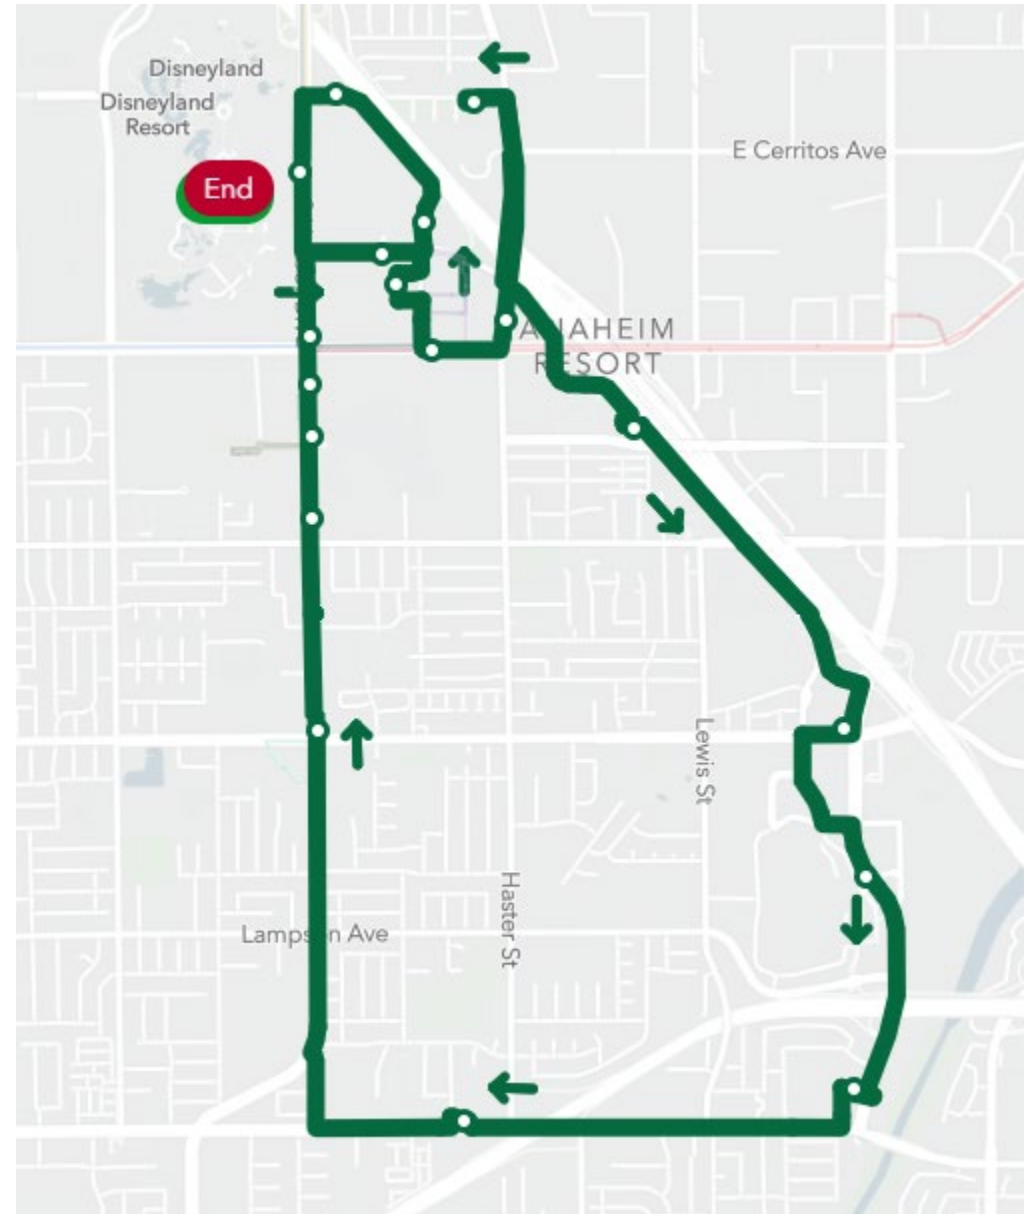

- ARTIC (Bus Bay 12 or 13)
- ARTIC (Bus Bay 8)
- Platinum Triangle
- [Katella-Auburn](#)
- GardenWalk (at Cheesecake Factory)
- America's Best Value Fantasy Inn
- Wyndham Garden Hotel
- Harbor Blvd & Katella
- GardenWalk (at Disney Way)

Harbor Blvd Line

- [Harbor Blvd at Disneyland](#)
- GardenWalk Transportation Center
- GardenWalk (at Cheesecake Factory)
- Wyndham Garden Hotel
- Portofino Inn & Suites
- Sheraton Park
- Anaheim Convention Center Grand Plaza
- Clarion Hotel
- Convention Way at Harbor Blvd
- DoubleTree Suites
- Garden Grove Entertainment District - S/B
- Harbor Blvd-Chapman
- Stanford Inn & Suites
- Best Western Plus Raffles
- Convention Way N/B
- Red Lion Hotel
- Harbor Blvd & Katella
- GardenWalk (at Disney Way)
- Country Inn & Suites
- Howard Johnson Anaheim Hotel and Water Playground

Hotel Circle Line

- [Harbor Blvd at Disneyland](#)
- La Quinta Inn
- Clementine Hotel & Suites Anaheim
- Peacock Suites
- Motel 6
- GardenWalk Transportation Center
- GardenWalk (at Cheesecake Factory)
- Wyndham Garden Hotel
- Harbor Blvd & Katella
- GardenWalk (at Disney Way)
- Country Inn & Suites
- Howard Johnson Anaheim Hotel and Water Playground

Manchester and Orange Line

- [Harbor Blvd at Disneyland](#)
- GardenWalk (at Disney Way)
- GardenWalk Transportation Center
- Katella & Clementine
- Cambria Hotel & Suites Anaheim / Disneyland
- Anaheim Resort RV Park
- Holiday Inn Anaheim/Staybridge ART Shelter stop
- ALO Hotel
- The Outlets at Orange (at The City Drive)
- Best Western Meridian
- Holiday Inn Express
- Harbor Blvd-Chapman
- Best Western Plus Raffles
- Convention Way N/B
- Red Lion Hotel
- Harbor Blvd & Katella
- GardenWalk (at Disney Way)
- Country Inn & Suites