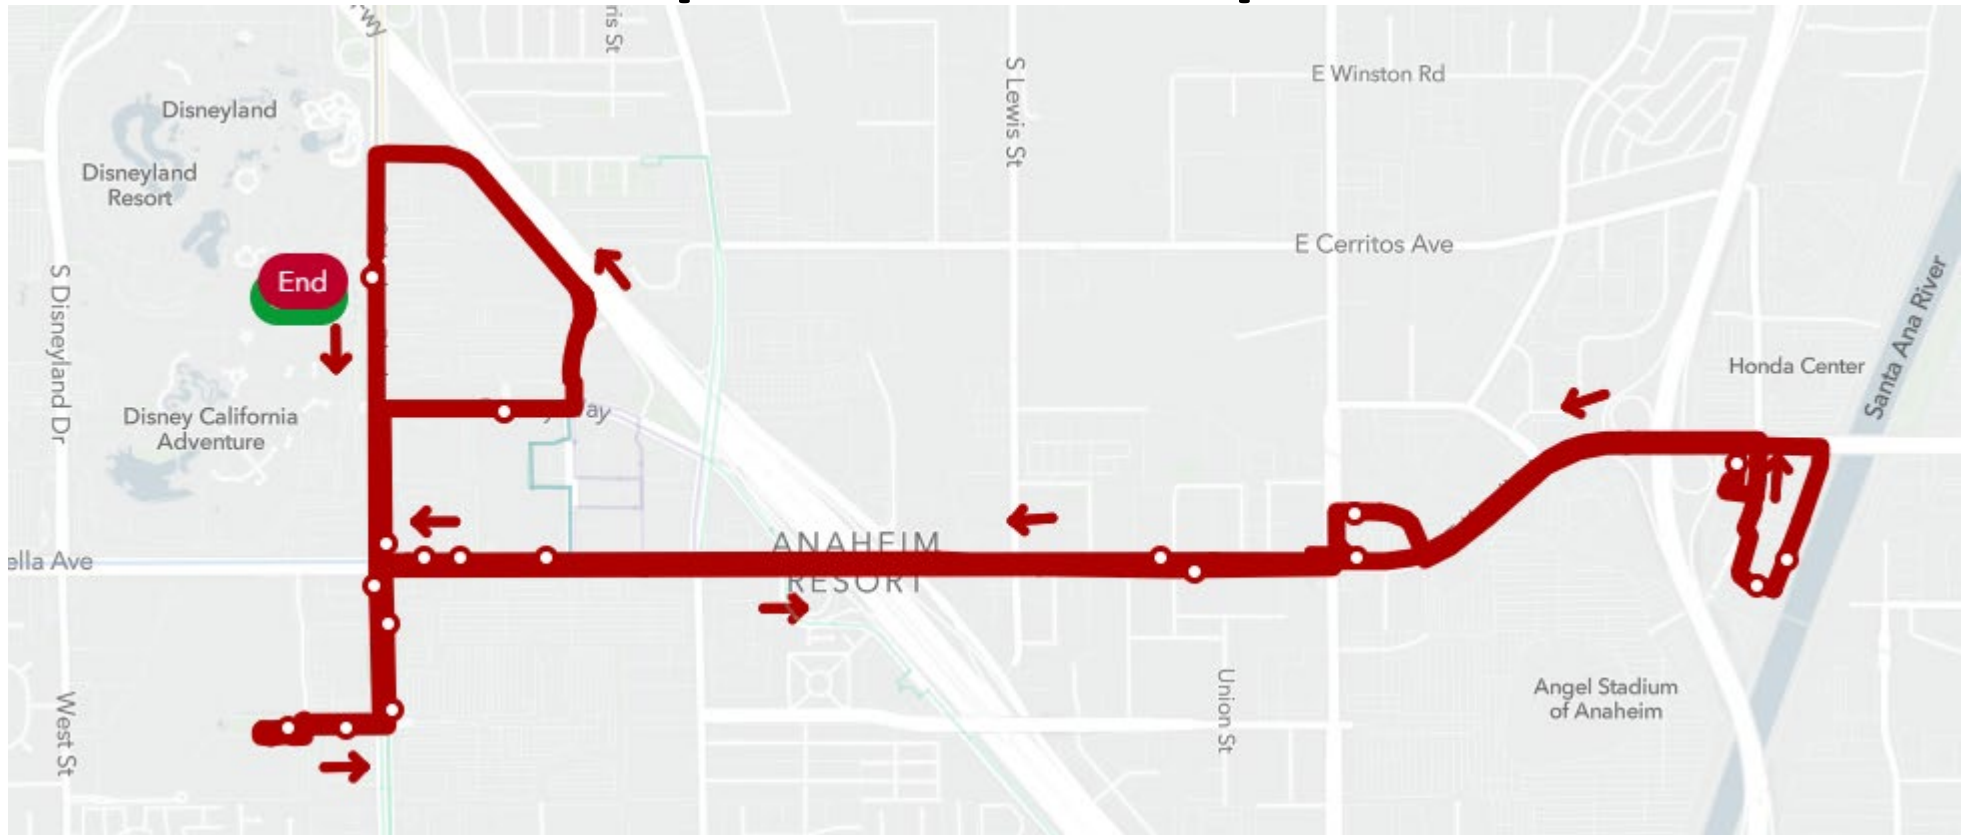

ART

Anaheim Resort Transportation

**TEMPORARY
ROUTES**

Ball Road and CtrCity Line

- GardenWalk (at Disney Way)
- GardenWalk Transportation Center
- GardenWalk (at Cheesecake Factory)
- America's Best Value Fantasy Inn
- Wyndham Garden Hotel
- Desert Palms Hotel & Suites
- West & Katella
- Holiday Inn Hotel & Suites
- Springhill Suites Anaheim Maingate
- Staybridge Suites Anaheim at the Park
- Team Disney Administration Building
- America Best Value Astoria Inn
- Walmart Neighborhood Market
- Anaheim White House
- Anaheim Packing House
- Center Street Promenade
- Muzeo
- Ramada Anaheim Maingate North
- Harbor Blvd RV Park
- Four Points by Sheraton
- [Harbor Blvd at Disneyland](#)

ARTIC Sports Complex Line

- [Harbor Blvd at Disneyland](#)
- Portofino Inn & Suites
- Anaheim Convention Center Grand Plaza
- Clarion Hotel
- Convention Way N/B
- Red Lion Hotel
- [Katella-Market](#)
- TownePlace Suites
- Ayres Hotel Anaheim (at bus shelter)

Harbor Blvd Line

- [Harbor Blvd at Disneyland](#)
- GardenWalk Transportation Center
- GardenWalk (at Cheesecake Factory)
- Wyndham Garden Hotel
- Portofino Inn & Suites
- Sheraton Park
- Anaheim Convention Center Grand Plaza
- Clarion Hotel
- Convention Way at Harbor Blvd
- DoubleTree Suites
- Garden Grove Entertainment District - S/B
- Harbor Blvd-Chapman
- Stanford Inn & Suites
- Best Western Plus Raffles
- Convention Way N/B
- Red Lion Hotel
- Harbor Blvd & Katella
- GardenWalk (at Disney Way)
- Country Inn & Suites
- Howard Johnson Anaheim Hotel and Water Playground

Canyon Line

- Anaheim Canyon Station
- Olive Street
- Anaheim Police Department N/B (OCTA bench stop at Santa Ana St)
- Anaheim City Hall
- St. College Blvd. & La Palma Ave.
- Orange County Social Services
- Styles for Less Corporate Offices
- Kaiser Permanente
- Anaheim Canyon Station
- [Harbor Blvd at Disneyland](#)