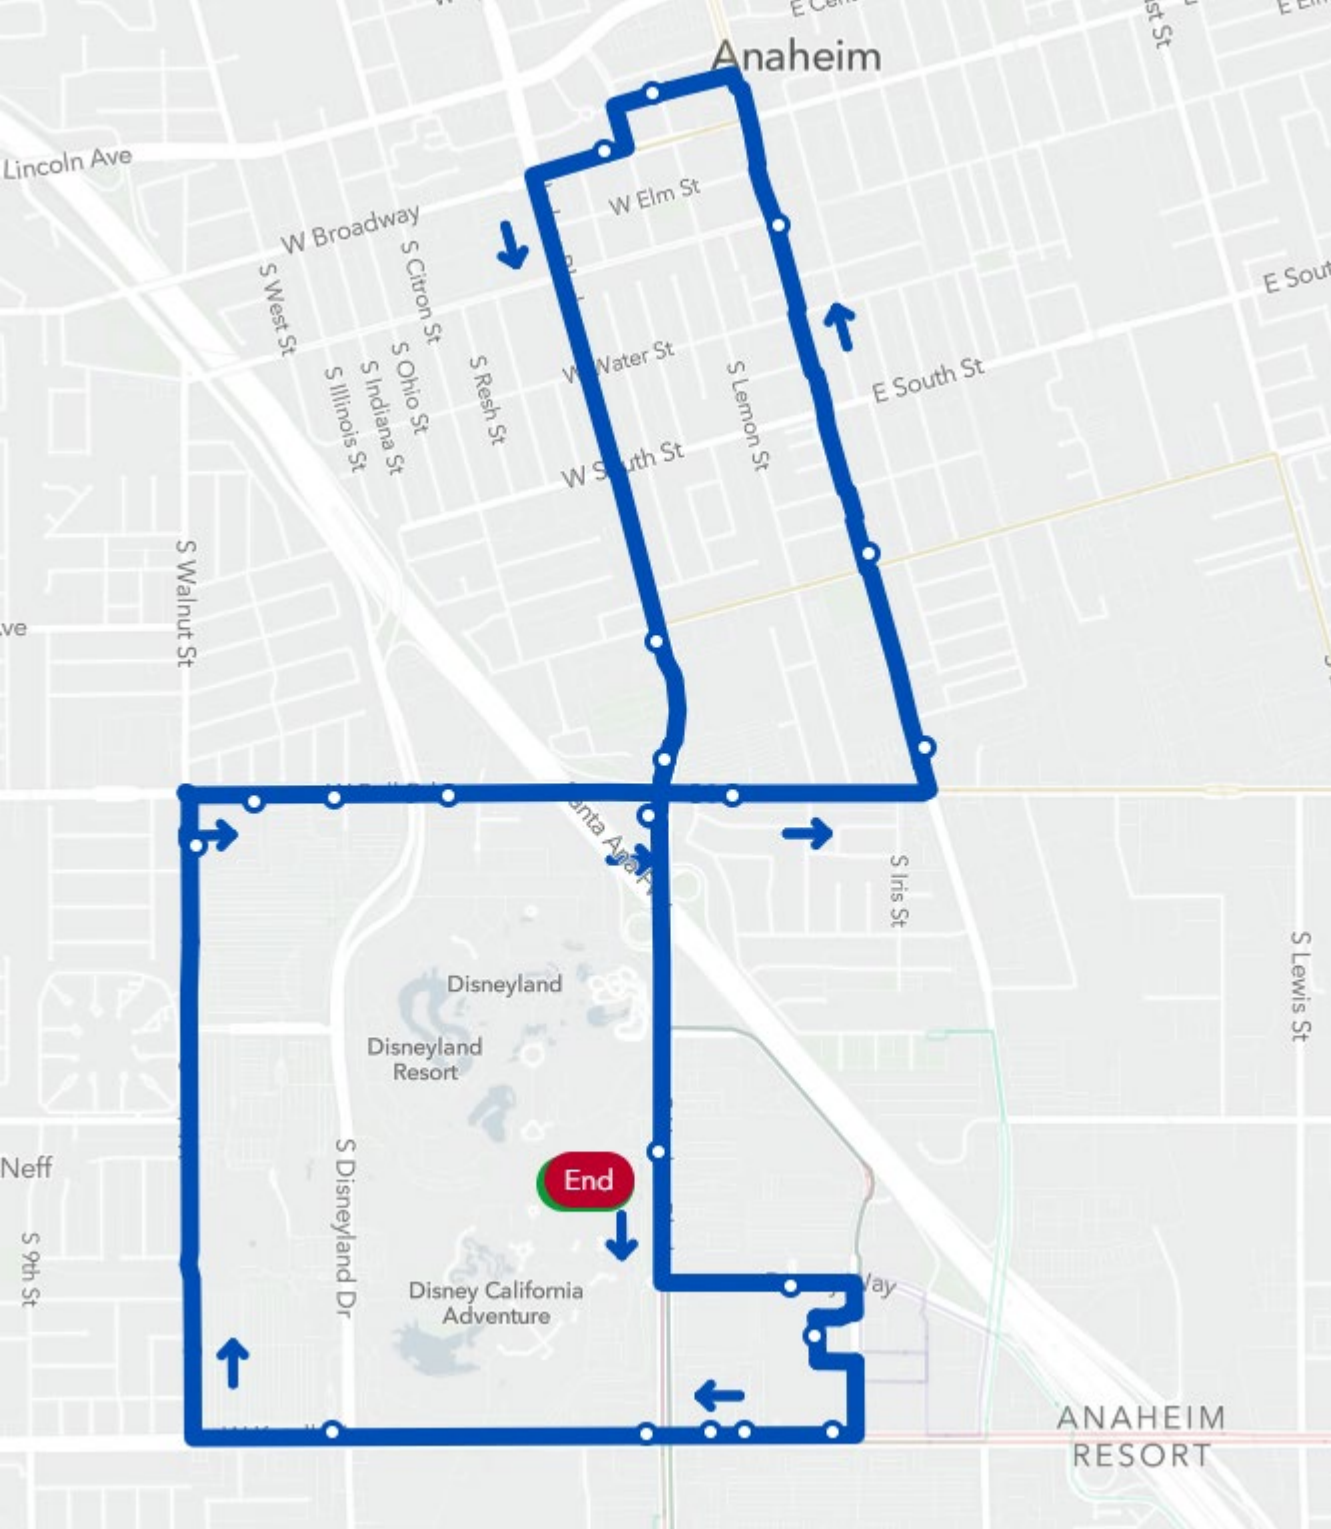

ART

Anaheim Resort Transportation

**TEMPORARY
ROUTES**

Ball Road and CtrCity Line

- GardenWalk (at Disney Way)
- GardenWalk Transportation Center
- GardenWalk (at Cheesecake Factory)
- America's Best Value Fantasy Inn
- Wyndham Garden Hotel
- Desert Palms Hotel & Suites
- West & Katella
- Holiday Inn Hotel & Suites
- Springhill Suites Anaheim Maingate
- Staybridge Suites Anaheim at the Park
- Team Disney Administration Building
- America Best Value Astoria Inn
- Walmart Neighborhood Market
- Anaheim White House
- Anaheim Packing House
- Center Street Promenade
- Muzeo
- Ramada Anaheim Maingate North
- Harbor Blvd RV Park
- Four Points by Sheraton
- [Harbor Blvd at Disneyland](#)

ARTIC Sports Complex Line

- [Harbor Blvd at Disneyland](#)
- Portofino Inn & Suites
- Anaheim Convention Center Grand Plaza
- Clarion Hotel
- Convention Way N/B
- Red Lion Hotel
- [Katella-Market](#)
- TownePlace Suites
- Ayres Hotel Anaheim (at bus shelter)

Harbor Blvd Line

- [Harbor Blvd at Disneyland](#)
- GardenWalk Transportation Center
- GardenWalk (at Cheesecake Factory)
- Wyndham Garden Hotel
- Portofino Inn & Suites
- Sheraton Park
- Anaheim Convention Center Grand Plaza
- Clarion Hotel
- Convention Way at Harbor Blvd
- DoubleTree Suites
- Garden Grove Entertainment District - S/B
- Harbor Blvd-Chapman
- Stanford Inn & Suites
- Best Western Plus Raffles
- Convention Way N/B
- Red Lion Hotel
- Harbor Blvd & Katella
- GardenWalk (at Disney Way)
- Country Inn & Suites
- Howard Johnson Anaheim Hotel and Water Playground

Canyon Line

- Anaheim Canyon Station
- Olive Street
- Anaheim Police Department N/B (OCTA bench stop at Santa Ana St)
- Anaheim City Hall
- St. College Blvd. & La Palma Ave.
- Orange County Social Services
- Styles for Less Corporate Offices
- Kaiser Permanente
- Anaheim Canyon Station
- [Harbor Blvd at Disneyland](#)