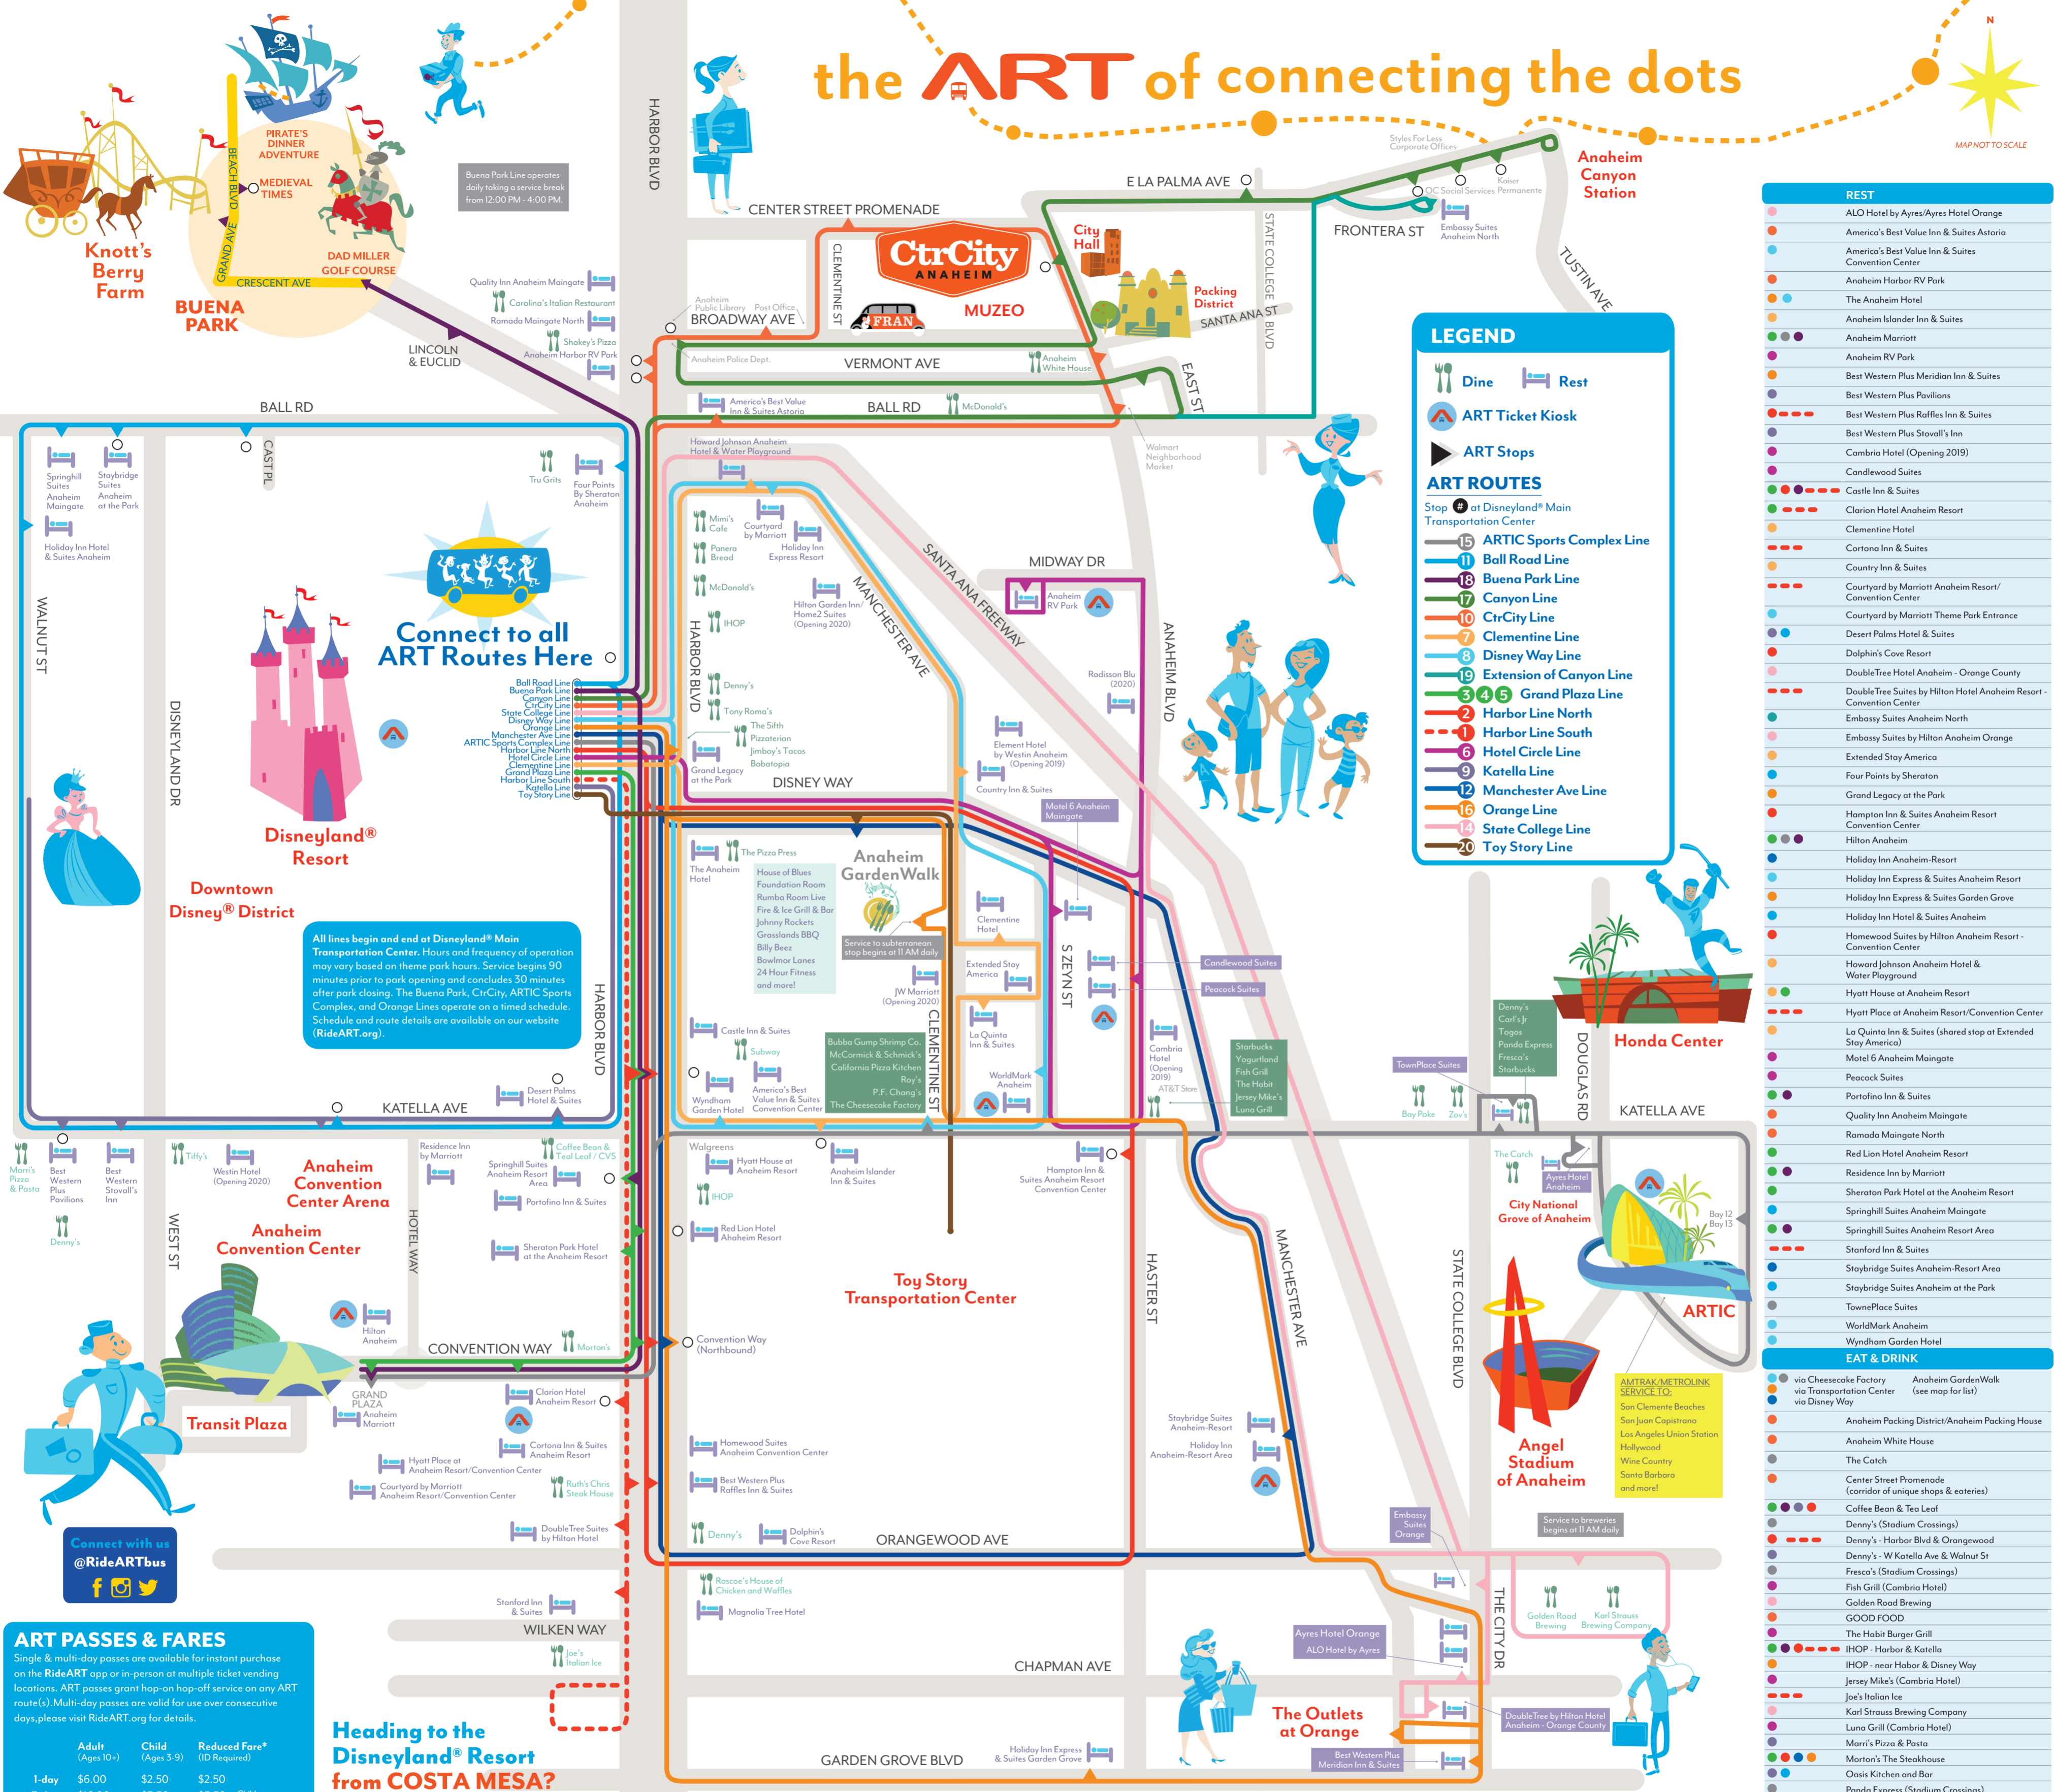

the ART of connecting the dots

Connect to all ART Routes Here

All lines begin and end at Disneyland® Main Transportation Center. Hours and frequency of operation may vary based on theme park hours. Service begins 90 minutes prior to park opening and concludes 30 minutes after park closing. The Buena Park, CtrCity, ARTIC Sports Complex, and Orange Lines operate on a timed schedule. Schedule and route details are available on our website (RideART.org).

LEGEND

Dine Rest

ART Ticket Kiosk

ART Stops

ART ROUTES

Stop # at Disneyland® Main Transportation Center

- 15 ARTIC Sports Complex Line
- 11 Ball Road Line
- 18 Buena Park Line
- 17 Canyon Line
- 10 CtrCity Line
- 7 Clementine Line
- 8 Disney Way Line
- 19 Extension of Canyon Line
- 3 4 5 Grand Plaza Line
- 2 Harbor Line North
- 1 Harbor Line South
- 6 Hotel Circle Line
- 9 Katella Line
- 12 Manchester Ave Line
- 16 Orange Line
- 14 State College Line
- 20 Toy Story Line