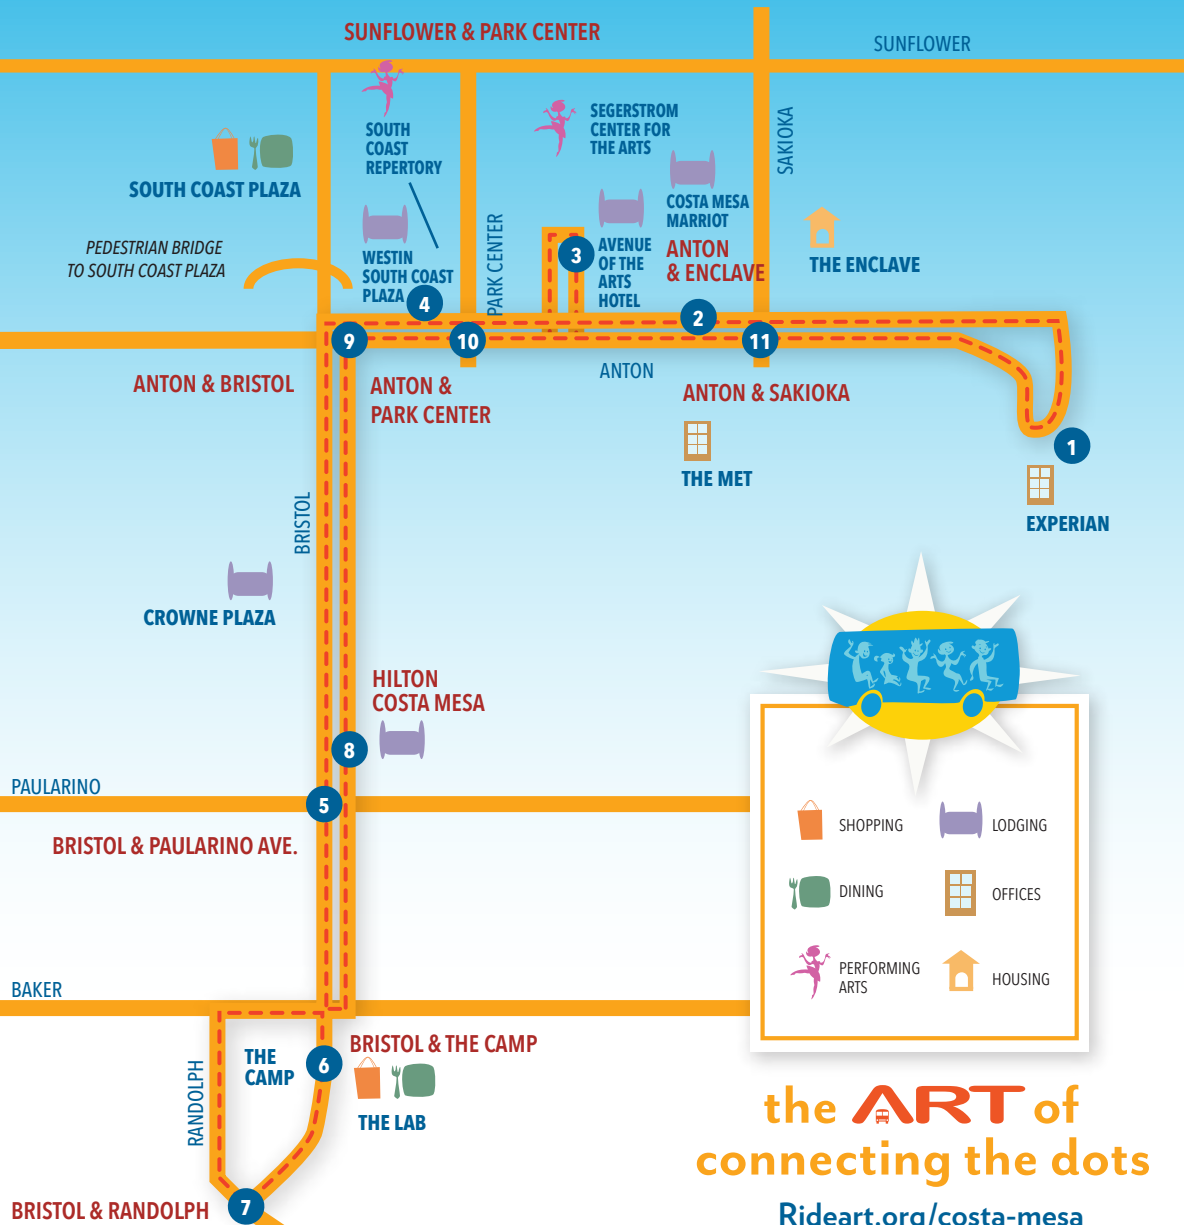

RIDING ART IS EASY AS 1-2-3!

1

Obtain ART passes from lodging establishments, or the ART App, "ART Ticketing." Drivers do not sell passes. One-way cash fares available for exact change upon boarding.

2

Use ART passes on all routes. Connect between ART routes at Disneyland® Resort Transportation Center or other connection points.

SOUTH COAST PLAZA/COSTA MESA TO ANAHEIM

THE FOLLOWING HOTELS ARE ON A SCHEDULED ROUTE AND OPERATE DAILY:

Residence Inn by Marriott	8:15 AM	9:45 AM	-	-
Hilton Costa Mesa/Crowne Plaza	8:18 AM	9:48 AM	-	-
Costa Mesa Marriott	8:23 AM	9:53 AM	-	-
Avenue of the Arts Hotel	8:25 AM	9:55 AM	-	-
The Westin South Coast Plaza	8:27 AM	9:57 AM	-	-
South Coast Plaza (MACY'S Valet)	8:30 AM	10:00 AM	2:30 PM	8:00 PM
Disneyland® Resort STOP #19	9:00 AM	10:30 AM	3:00 PM	8:30 PM
Anaheim Convention Center	9:05 AM	10:35 AM	-	-

TO SOUTH COAST PLAZA: Operates Daily*

Disneyland® Resort STOP #19	9:00 AM	10:30 AM	4:30 PM
Anaheim Convention Ctr./ Grand Plaza	9:05 AM	10:35 AM	4:35 PM
StayBridge/ Holiday Inn Resort	9:10 AM	10:40 AM	-
Arrive South Coast Plaza *(MACY'S Valet)	9:40 AM	11:10 AM	5:00 PM

1-888-364-ARTS • rideart.org

The HeART of Costa Mesa

DAILY SERVICE

EVERY 10 MINUTES

11:30 AM - 2:30 PM

SOUTH COAST PLAZA 4 9

More than 250 designer retail stores and upscale boutiques, plus 30 restaurants in this international shopping destination. Access the pedestrian bridge on Bristol.