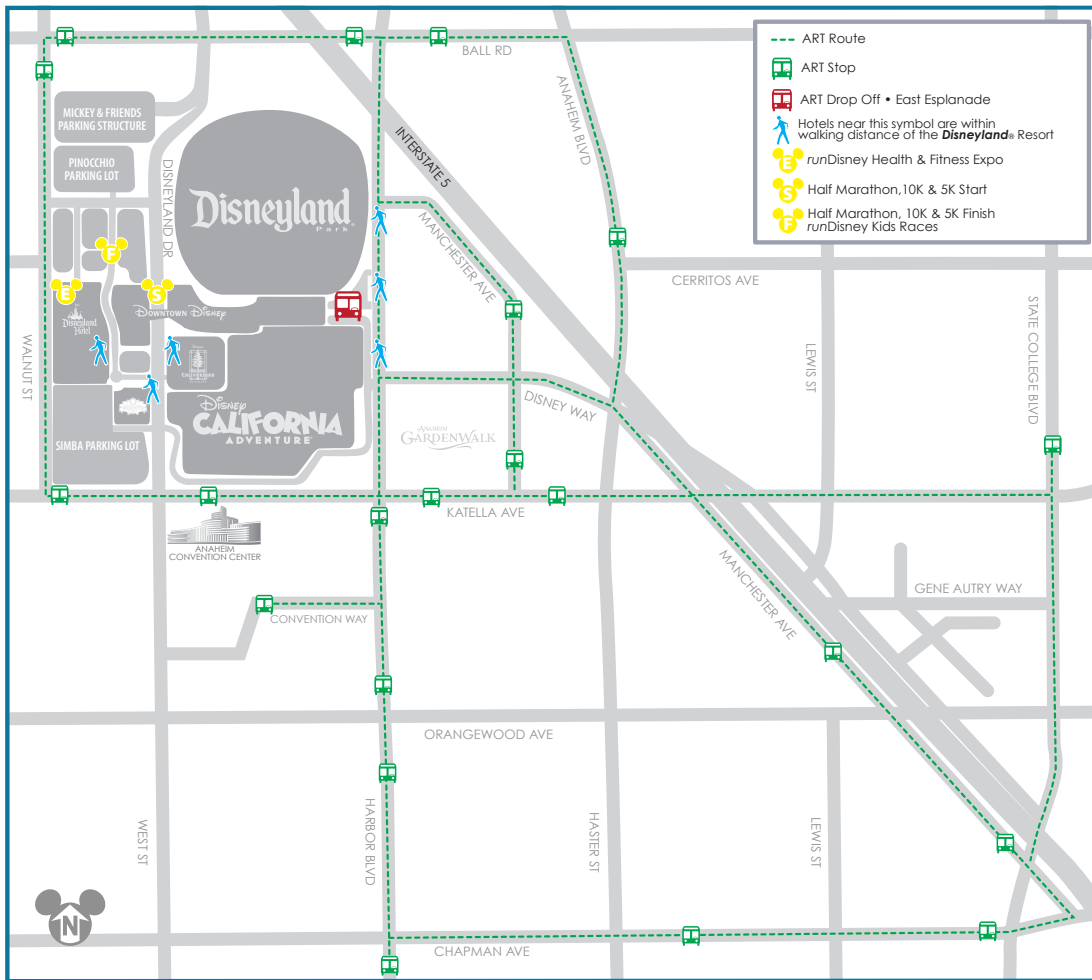

Complimentary Anaheim Resort Transportation shuttles will depart from select Anaheim area hotels to the *Disneyland*® Resort Esplanade Shuttle Drop-Off area every 20 minutes continuously through the weekend (11/10-11/13) during scheduled Super Heroes Half Marathon weekend events. Passes can be picked up at the Transportation Desk at the Expo, located at the *Disneyland*® Hotel, beginning Thursday, November 10 at 10:00 a.m. Please show your bib at the Transportation Desk when picking up passes. You must print and show your waiver to the shuttle driver to get to the *runDisney* Health & Fitness Expo and obtain a transportation pass. **Please save this pass for use over the entire Super Heroes Half Marathon Weekend.**

Shuttle Operation Hours

Thursday, November 10	Friday, November 11	Saturday, November 12	Sunday, November 13
6:20 a.m. - 12:30 a.m.	3:30 a.m. - 12:30 a.m.	3:30 a.m. - 12:30 a.m.	3:30 a.m. - 12:30 a.m.

- America's Best Value Astoria Inn
- America's Best Value Inn at the Park
- Anabella Hotel
- Anaheim RV Park
- Best Western Pavilions
- Best Western Plus Stovall's Inn
- Best Western Raffles Inn
- Buena Park Hotel
- Candlewood Suites Anaheim Resort Area
- Clarion Hotel Anaheim Resort
- Cortona Inn & Suites
- Courtyard by Marriott - *Disneyland*® Park
- Courtyard by Marriott - Buena Park
- Courtyard by Marriott- Anaheim Waterpark
- Days Inn & Suites
- Days Inn Anaheim Maingate
- Desert Palm Hotel & Suites
- Dolphin's Cove Resort
- DoubleTree Suites by Hilton
- Embassy Suites Anaheim South
- Extended Stay America

- Hampton Inn & Suites Anaheim (*Garden Grove*)
- Harbor RV Park
- Hilton Garden Inn Anaheim/Garden Grove
- Hilton Anaheim Hotel
- Holiday Inn - Anaheim Resort
- Holiday Inn Hotel & Suites
- Holiday Inn Express & Suites
- Homewood Suites by Hilton *Anaheim Resort*
- Homewood Suites by Hilton (*Garden Grove*)
- Hotel Indigo
- Hotel Ménage
- Howard Johnson Plaza Hotel
- Hyatt House
- Hyatt Place
- Hyatt Regency Orange County
- Islander Inn & Suites
- La Quinta Inn & Suites
- Anaheim Marriott
- Marriott Suites Garden Grove
- Motel 6
- Peacock Suites Resort

- Portofino Inn & Suites
- Ramada Limited Maingate North
- Ramada Limited Suites
- Ramada Plaza Hotel
- Red Lion Hotel
- Residence Inn by Marriott - Anaheim/Maingate
- Residence Inn by Marriott - Anaheim Resort
- Residence Inn by Marriott - Garden Grove
- Sheraton Garden Grove
- Sheraton Park Hotel
- Springhill Suites by Marriott- Ball Road
- Springhill Suites by Marriott- Harbor Blvd
- Stanford Inn & Suites
- Staybridge Suites
- Travelodge International Inn
- WorldMark Anaheim

- Best Western Meridian Inn & Suites
- Embassy Suites Anaheim North
- Embassy Suites Anaheim Orange
- Holiday Inn Express (*Garden Grove*)
- TownePlace Suites

Walking Distance to the *Disneyland*® Resort

- Anaheim Camelot Inn & Suites
- Anaheim Castle Inn & Suites
- Anaheim Desert Inn & Suites
- Anaheim Fairfield Inn By Marriott
- Best Western PLUS Anaheim Inn
- Best Western PLUS Park Place Inn & Mini Suites
- Candy Cane Inn
- Grand Legacy at the Park
- Park Vue Inn
- Tropicana Inn & Suites

Shuttle Schedules Vary (confirm with hotel)

- ALO Hotel
- Ayres Hotel Anaheim
- Ayres Hotel Orange