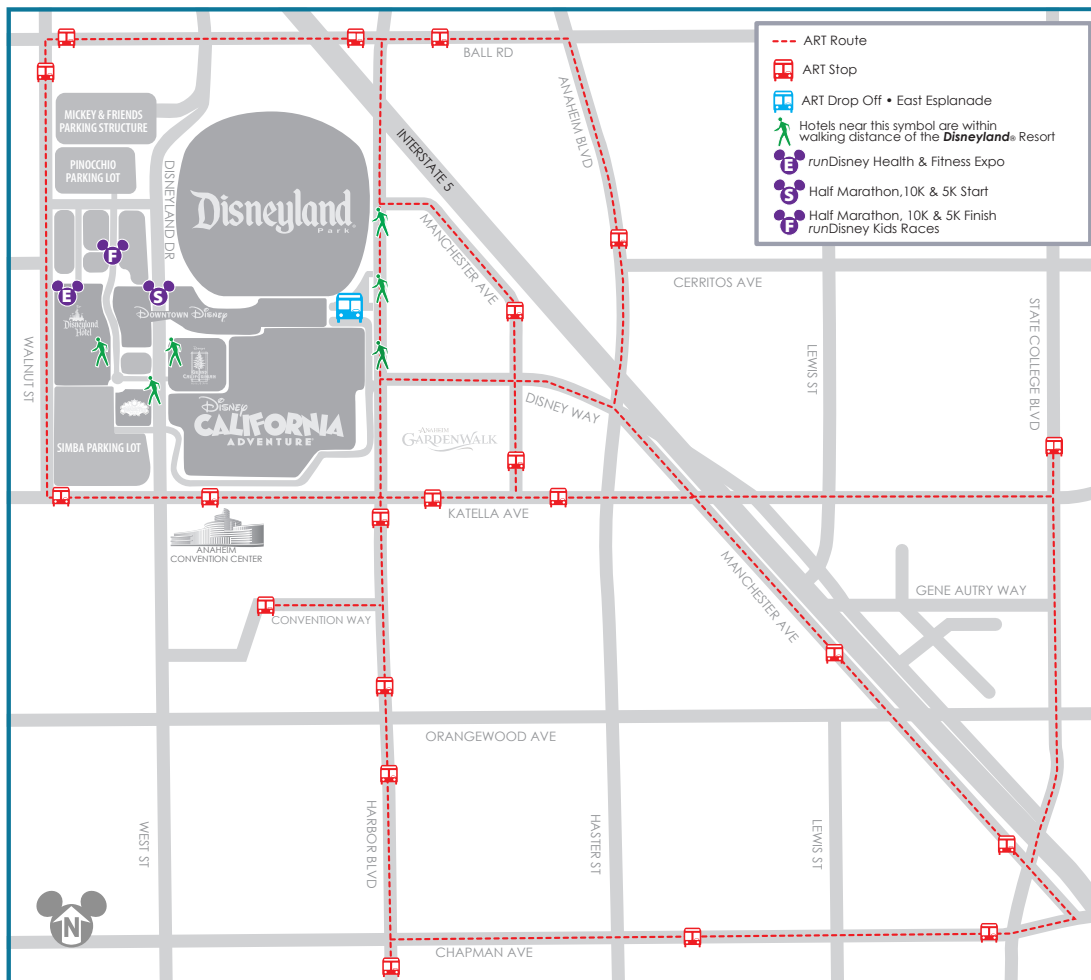

Complimentary Anaheim Resort Transportation shuttles will depart from select Anaheim area hotels to the *Disneyland*® Resort Esplanade Shuttle Drop-Off area every 20 minutes continuously through the weekend (11/12-11/15) during scheduled *Avengers Super Heroes Half Marathon* weekend events. Passes can be picked up at the Transportation Desk at the Expo, located at the *Disneyland*® Hotel, beginning Thursday, November 12 at 10:00 a.m. Drivers will have passes to distribute, after 8:00 p.m. on Thursday, November 12. **Please save this pass for use over the entire *Avengers Super Heroes Half Marathon Weekend*.**

Shuttle Operation Hours

Thursday, November 12	Friday, November 13	Saturday, November 14	Sunday, November 15
8:20 a.m. - 10:30 p.m.	3:30 a.m. - 12:30 a.m.	3:30 a.m. - 12:30 a.m.	3:30 a.m. - 12:30 a.m.

- America's Best Inn
- America's Best Value Astoria Inn
- America's Best Value Fantasy Inn
- Anabella Hotel
- Anaheim Resort RV Park
- Ayres Hotel Anaheim
- Ayres Hotel Orange
- Best Western Pavilions
- Best Western Plus Stovall's Inn
- Best Western Raffles Inn
- Buena Park Hotel
- Clarion Hotel Anaheim Resort
- Comfort Inn & Suites
- Cortona Inn & Suites
- Courtyard by Marriott - *Disneyland*® Park
- Courtyard by Marriott - Buena Park
- Courtyard by Marriott- Anaheim Waterpark

- Days Inn & Suites
- Days Inn Anaheim Maingate
- Desert Palm Hotel & Suites
- Dolphin's Cove Resort
- DoubleTree Suites by Hilton
- Econolodge
- Embassy Suites Anaheim North
- Embassy Suites Anaheim Orange
- Embassy Suites Anaheim South
- Extended Stay America
- Greenwood Suites Anaheim Resort
- Hampton Inn & Suites Anaheim (*Garden Grove*)
- Harbor RV Park
- Hilton Garden Inn Anaheim/Garden Grove
- Hilton Hotel & Towers
- Holiday Inn — Anaheim Resort
- Holiday Inn Hotel & Suites

- Homewood Suites by Hilton *Anaheim Maingate/ Garden Grove*
- Hotel Indigo
- Hotel Ménage
- Howard Johnson Plaza Hotel
- Hyatt Place
- Hyatt Regency Orange County
- Islander Inn & Suites
- La Quinta Inn & Suites
- Marriott Anaheim
- Marriott Suites
- Marriott Suites Garden Grove
- Meridian Inn & Suites
- Motel 6
- Peacock Suites Resort
- Portofino Inn & Suites
- Ramada Limited Maingate North

- Ramada Limited Suites
- Ramada Plaza Hotel
- Red Lion Hotel
- Residence Inn by Marriott - Anaheim
- Residence Inn by Marriott - Garden Grove
- Sheraton Garden Grove
- Sheraton Park Hotel
- Springhill Suites by Marriott- Ball Road
- Springhill Suites by Marriott- Harbor Blvd
- Stanford Inn & Suites
- Staybridge Suites
- TownePlace Suites
- Travelodge International Inn
- WorldMark Anaheim

*Schedules vary, therefore please check with your hotel to confirm your shuttle schedule.