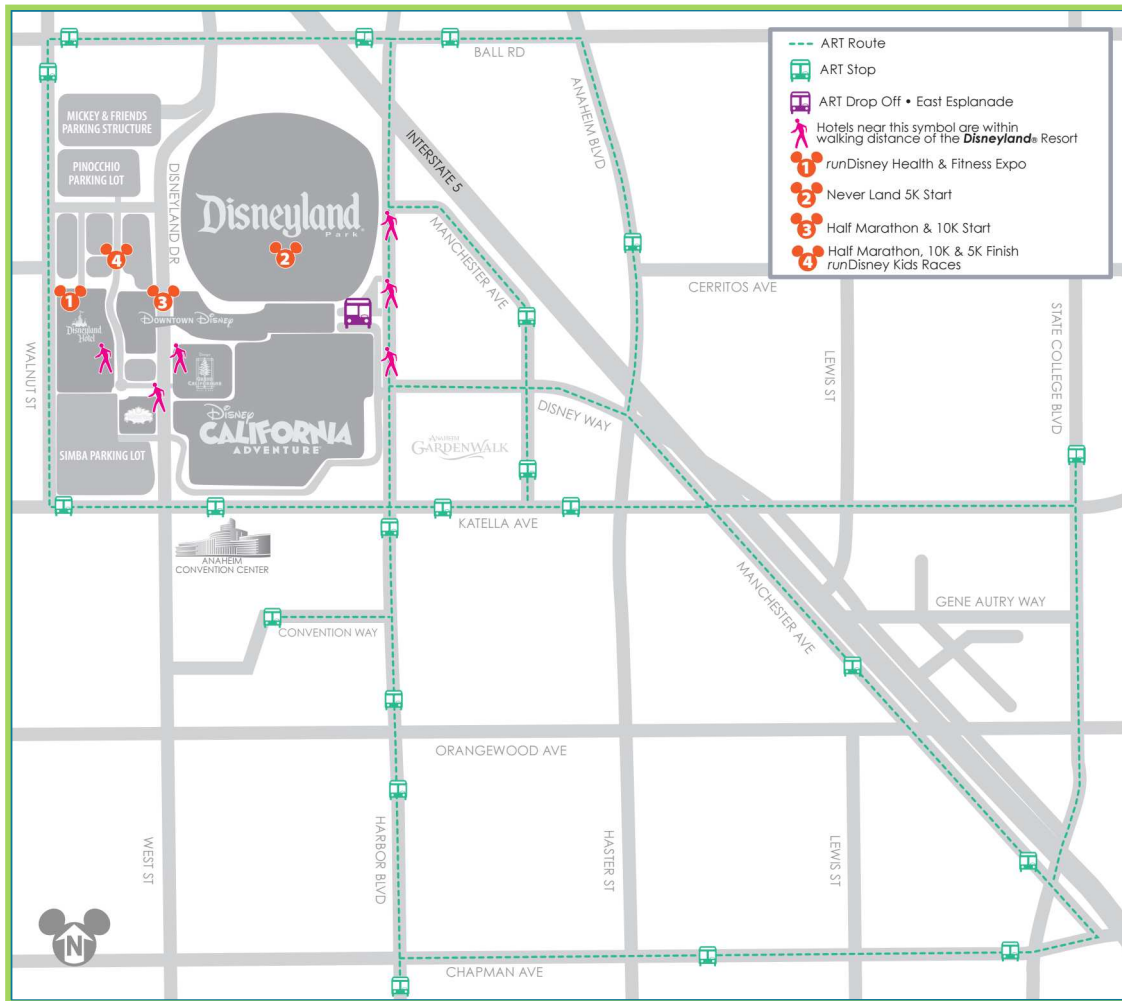

Complimentary Anaheim Resort Transportation shuttles will depart from select Anaheim area hotels to the Disneyland® Resort Esplanade Shuttle Drop-Off area every 20 minutes continuously through the weekend (5/5-5/8) during scheduled Tinker Bell Half Marathon Weekend events. Passes can be requested online by visiting the Tinker Bell Half Marathon event page located on the runDisney website. **Please save this pass for use over the entire Tinker Bell Half Marathon Weekend.**

Shuttle Operation Hours

Thursday, May 5	Friday, May 6	Saturday, May 7	Sunday, May 8
7:20 a.m. - 10:30 p.m.	3:00 a.m. - 12:30 a.m.	3:30 a.m. - 12:30 a.m.	3:30 a.m. - 12:30 a.m.

- America's Best Value Astoria Inn
- America's Best Value Fantasy Inn
- Anabella Hotel
- Anaheim Resort RV Park
- Ayres Hotel Anaheim
- Ayres Hotel Orange
- Best Western Pavilions
- Best Western Plus Stovall's Inn
- Best Western Raffles Inn
- Buena Park Hotel
- Clarion Hotel Anaheim Resort
- Comfort Inn & Suites
- Cortona Inn & Suites
- Courtyard by Marriott - Disneyland® Park
- Courtyard by Marriott - Buena Park
- Courtyard by Marriott - Anaheim Waterpark
- Days Inn & Suites

- Days Inn Anaheim Maingate
- Desert Palm Hotel & Suites
- Dolphin's Cove Resort
- DoubleTree Suites by Hilton
- Econolodge
- Embassy Suites Anaheim North
- Embassy Suites Anaheim Orange
- Embassy Suites Anaheim South
- Extended Stay America
- Greenwood Suites Anaheim Resort
- Hampton Inn & Suites Anaheim (Garden Grove)
- Harbor RV Park
- Hilton Garden Inn Anaheim/Garden Grove
- Hilton Hotel & Towers
- Holiday Inn Hotel & Suites
- Homewood Suites by Hilton Anaheim Resort
- Homewood Suites by Hilton Anaheim Maingate/

- Garden Grove
- Hotel Indigo
- Hotel Ménage
- Howard Johnson Plaza Hotel
- Hyatt Place
- Hyatt Regency Orange County
- Islander Inn & Suites
- Knights Inn
- La Quinta Inn & Suites
- Marriott Anaheim
- Marriott Suites Garden Grove
- Meridian Inn & Suites
- Motel 6
- Peacock Suites Resort
- Portofino Inn & Suites
- Ramada Limited Maingate North
- Ramada Limited Suites

- Ramada Plaza Hotel
- Red Lion Hotel
- Residence Inn by Marriott - Anaheim
- Residence Inn by Marriott - Garden Grove
- Sheraton Garden Grove
- Sheraton Park Hotel
- Springhill Suites by Marriott - Ball Road
- Springhill Suites by Marriott - Harbor Blvd
- Stanford Inn & Suites
- Staybridge Suites
- TownePlace Suites
- Travelodge International Inn
- WorldMark Anaheim
- Wyndham Hotel Garden Grove